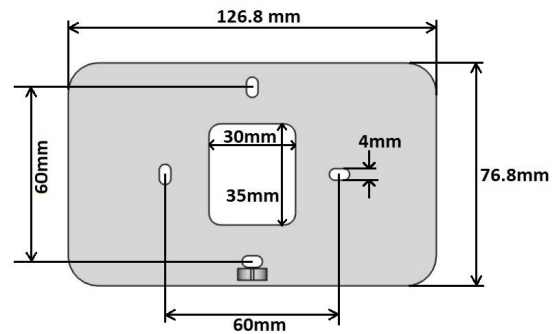

- Energy efficiency: it used only 150-200 mA.
- Easy to install: the wall-mounting part makes it very easy to install and remove.
- Size: it's small and tiny enough to be installed everywhere.
- User friendly: the configuration and readings are more clear and easy to read and edit.

Article Codes

Model	Supported Controllers	Description
MODB-HMI47	All Ebimicro controllers	Basic Features to read and Modify Modbus registers
MODB-HMI47-W	All Ebimicro controllers	WiFi integrated to have the Features of basic model on phone or tablet
MODB-HMI47-W-C	All Ebimicro controllers	Wifi integrated and possible to connect to the Cloud DB

Specification

- Power Supply: 12-36VDC
- Touch Screen: 4.7" Capacitive Touchscreen
- RTC: Real Time Clock in MODB-HMI47-W-C version
- Operating temperature range: 0 to 60 °C
- Modbus RTU (RS485)

Enclosure

- ABS plastic
- Protection class: IP54
- Dimension: 130x80x25 mm

Compliance norms & standards

- EMC directive 2014/30/EU:
- Low Voltage Directive 2014/35/EU
- CE conformity

Intended area to use

- Industry
- Home
- Office
- Lab

Mounting Installation