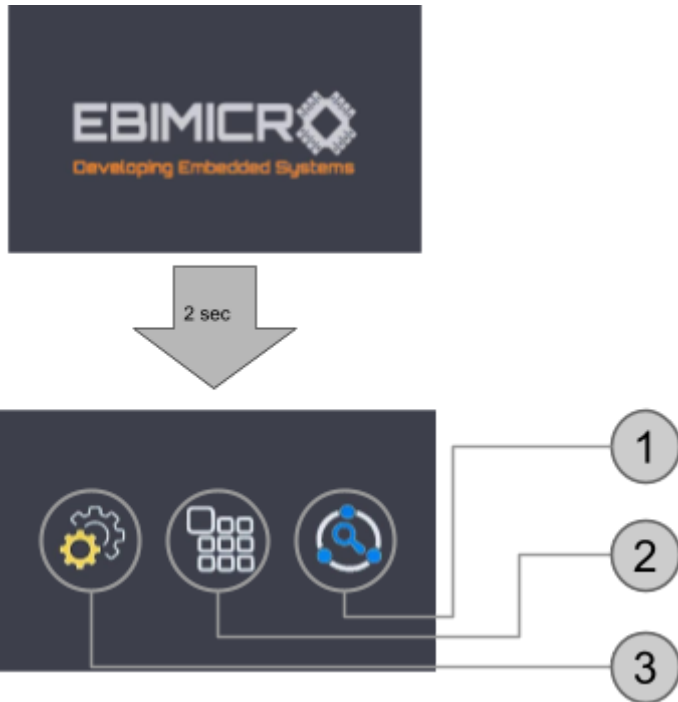

Menu Structure