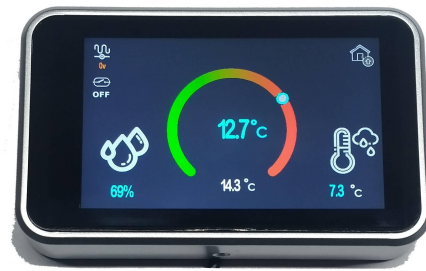

Content of the package