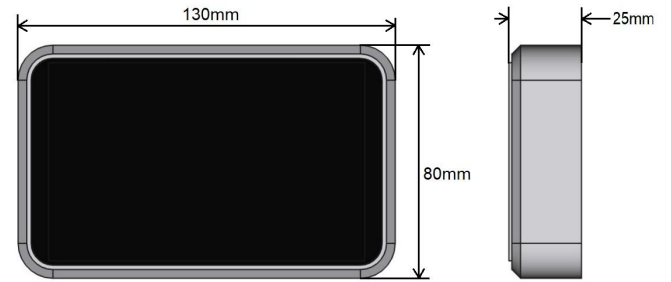

- Energy efficiency: it used only 150-200 mA.
- Easy to install: the wall-mounting part makes it very easy to install and remove.
- Size: it's small and tiny enough to be installed everywhere.
- User friendly: the configuration and readings are more clear and easy to read and edit.

Article Codes

Model	Supported Controllers	Description
MODB-HMI47	All Ebimicro controllers	Basic Features to read and Modify Modbus registers
MODB-HMI47-W	All Ebimicro controllers	WiFi integrated to have the Features of basic model on phone or tablet
MODB-HMI47-W-C	All Ebimicro controllers	Wifi integrated and possible to connect to the Cloud DB

Specification

- Power Supply: 12-36VDC
- Touch Screen: 4.7" Capacitive Touchscreen
- RTC: Real Time Clock in MODB-HMI47-W-C version
- Operating temperature range: 0 to 60 °C
- Modbus RTU (RS485)

Enclosure

- ABS plastic
- Protection class: IP54
- Dimension: 130x80x25 mm

Compliance norms & standards

- EMC directive 2014/30/EU:
- Low Voltage Directive 2014/35/EU
- CE conformity

Intended area to use

- Industry
- Home
- Office
- Lab

Mounting Installation